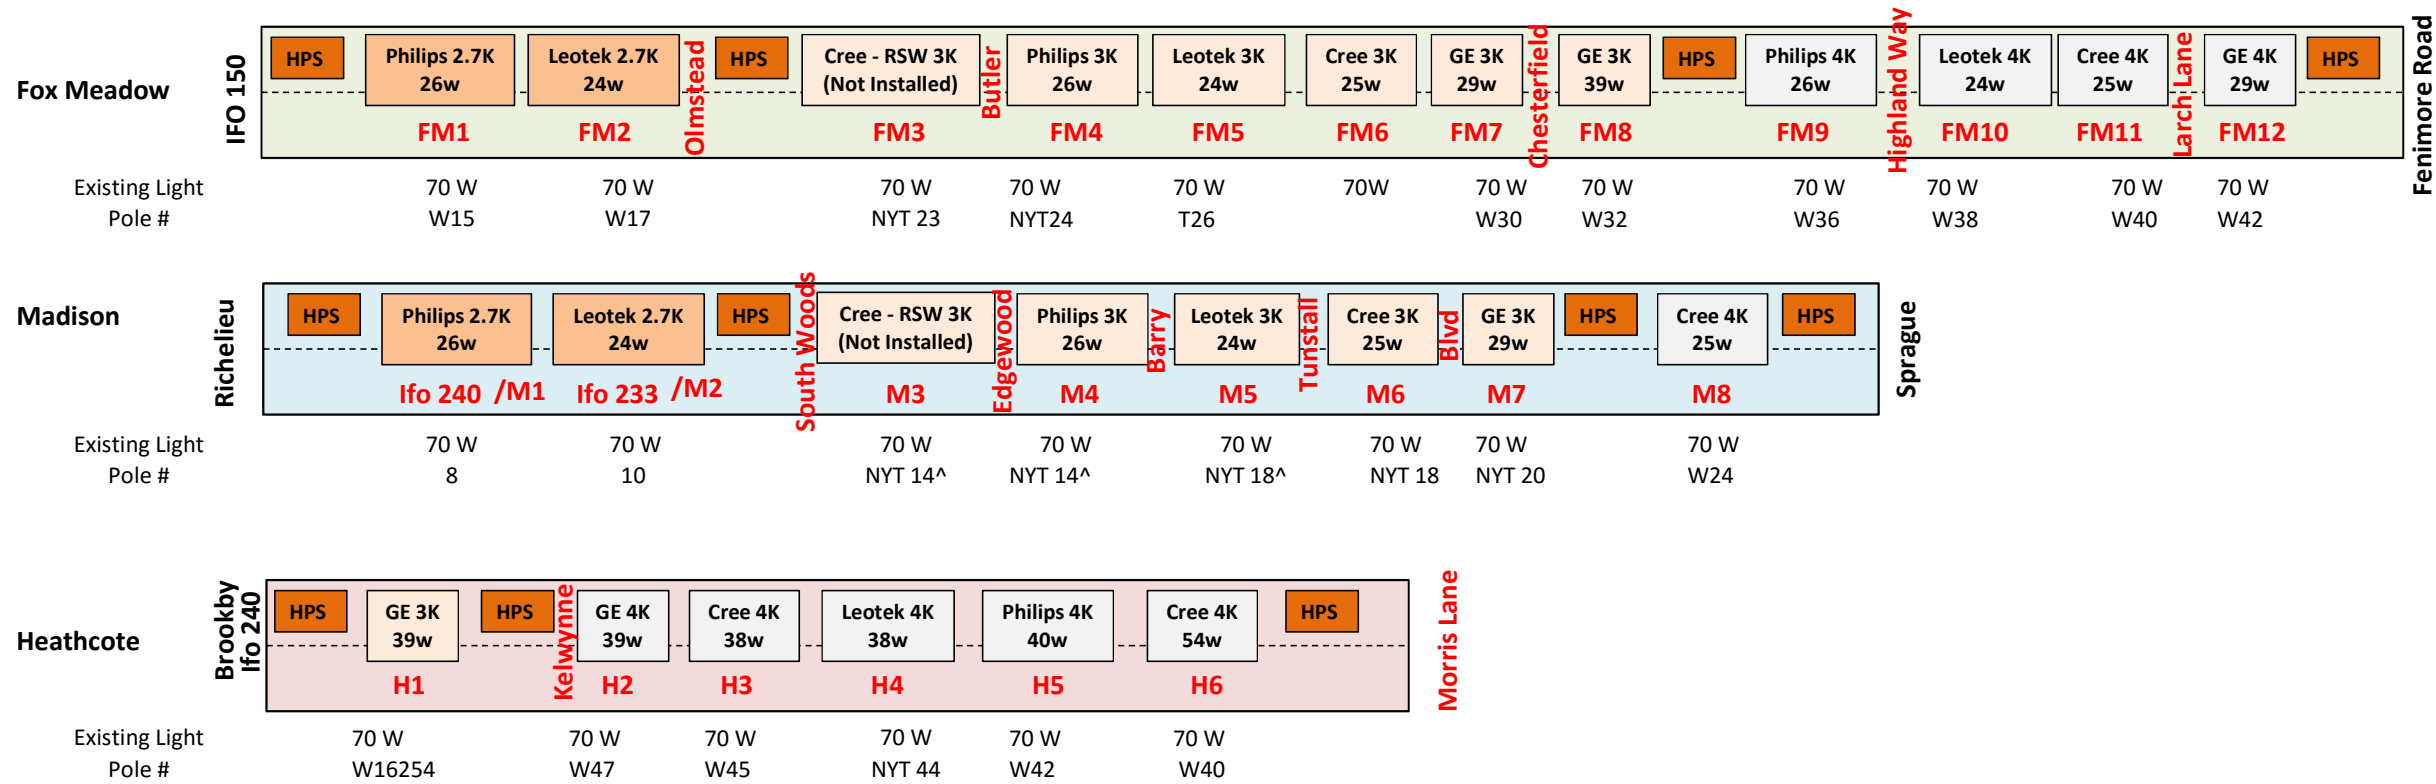

Scarsdale Mini Test: Sample Light Locations (Fall 2015)

Fox Meadow Road					Madison Road					Heathcote Road				
Fixture					Fixture					Fixture				
Vender	Watts	Color	Key*	Pole No.	Vender	Watts	Color	Key*	Pole No.	Vender	Watts	Color	Key*	Pole No.
<i>[Intersection with Fenimore]</i>					<i>[Intersection with Sprague]</i>					<i>[Intersection with Kelwynne Road]</i>				
<i>[Leave 1 HPS]</i>					<i>[Leave 1 HPS]</i>					<i>[Leave 1 HPS]</i>				
GE	29 watts	4000K	A	W42	Cree	25 watts	4000K	E	W24	GE	39 watts	3000K	D	W16254
Cree	25 watts	4000K	E	W40	GE	29 watts	3000K	C	NYT20	GE	39 watts	4000K	B	W47
Leotek	24 watts	4000K	J	W38	Cree	25 watts	3000K	H	NYT18	Cree	38 watts	4000K	G	W45
Philips	26 watts	4000K	N	W36	Leotek	24 watts	3000K	L	NYT18^	Leotek	38 watts	4000K	K	NYT44
<i>[Leave 1 HPS]</i>					<i>[Leave 1 HPS]</i>					<i>[Leave 1 HPS]</i>				
GE	39 watts	3000K	D	W30	Philips	26 watts	3000K	P	NYT14^	Philips	40 watts	4000K	O	W42
GE	29 watts	3000K	C	W30	Cree - RSW	25 watts	3000K	I	NYT14^	Cree	54 watts	4000K	F	W40
Cree	25 watts	3000K	H	W28	<i>[Leave 1 HPS]</i>					<i>Brookby</i>				
Leotek	24 watts	3000K	L	T26	Leotek	24 watts	2700K	M	10					
Philips	26 watts	3000K	P	NYT 24	Philips	26 watts	2700K	Q	8					
Cree - RSW	25 watts	3000K	I	NYT 23	<i>Richelieu</i>									
<i>[Leave 1 HPS]</i>														
Leotek	24 watts	2700K	M	W17										
Philips	26 watts	2700K	Q	W15										
<i>[Two lights past Olmstead]</i>														
Total LEDs:	12				Total LEDs:	8				Total LEDs:	6			

*Key: See tab "Mini-Pilot - Fixtures" for detailed fixture specs

NOTE: Philips Fixtures will need to be adjusted to indicated wattage prior to installation (See tab "Philips Adjustment Dial" for details)

^At Intersection